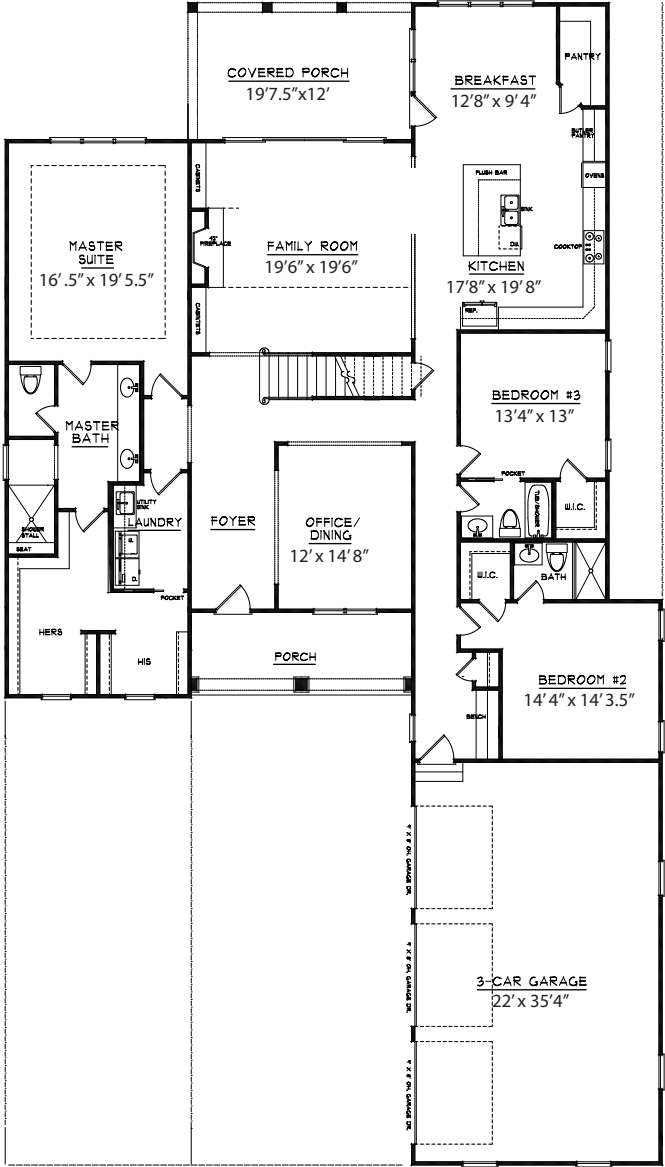

The Waterford

Lot 24 – Oak Park

The Waterford

Main Level Plan
2301 sq. ft.

Second Level Plan
898 sq. ft.