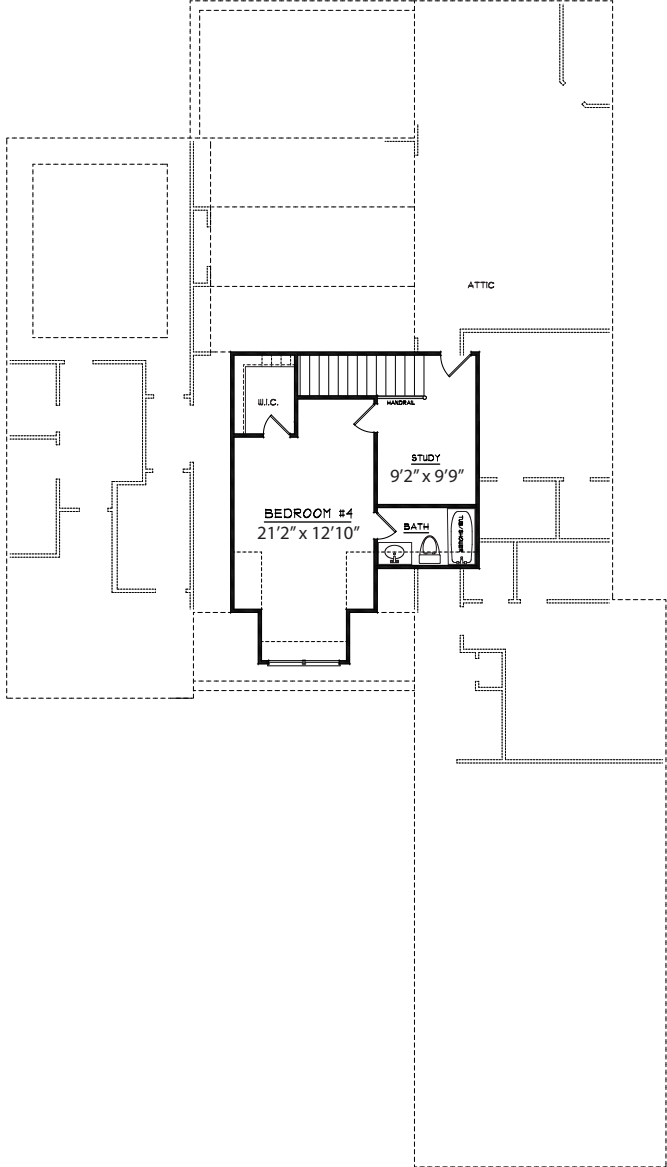

The Waterford

Lot 24 – Oak Park

The Waterford

Main Level Plan
2301 sq. ft.

Second Level Plan
898 sq. ft.