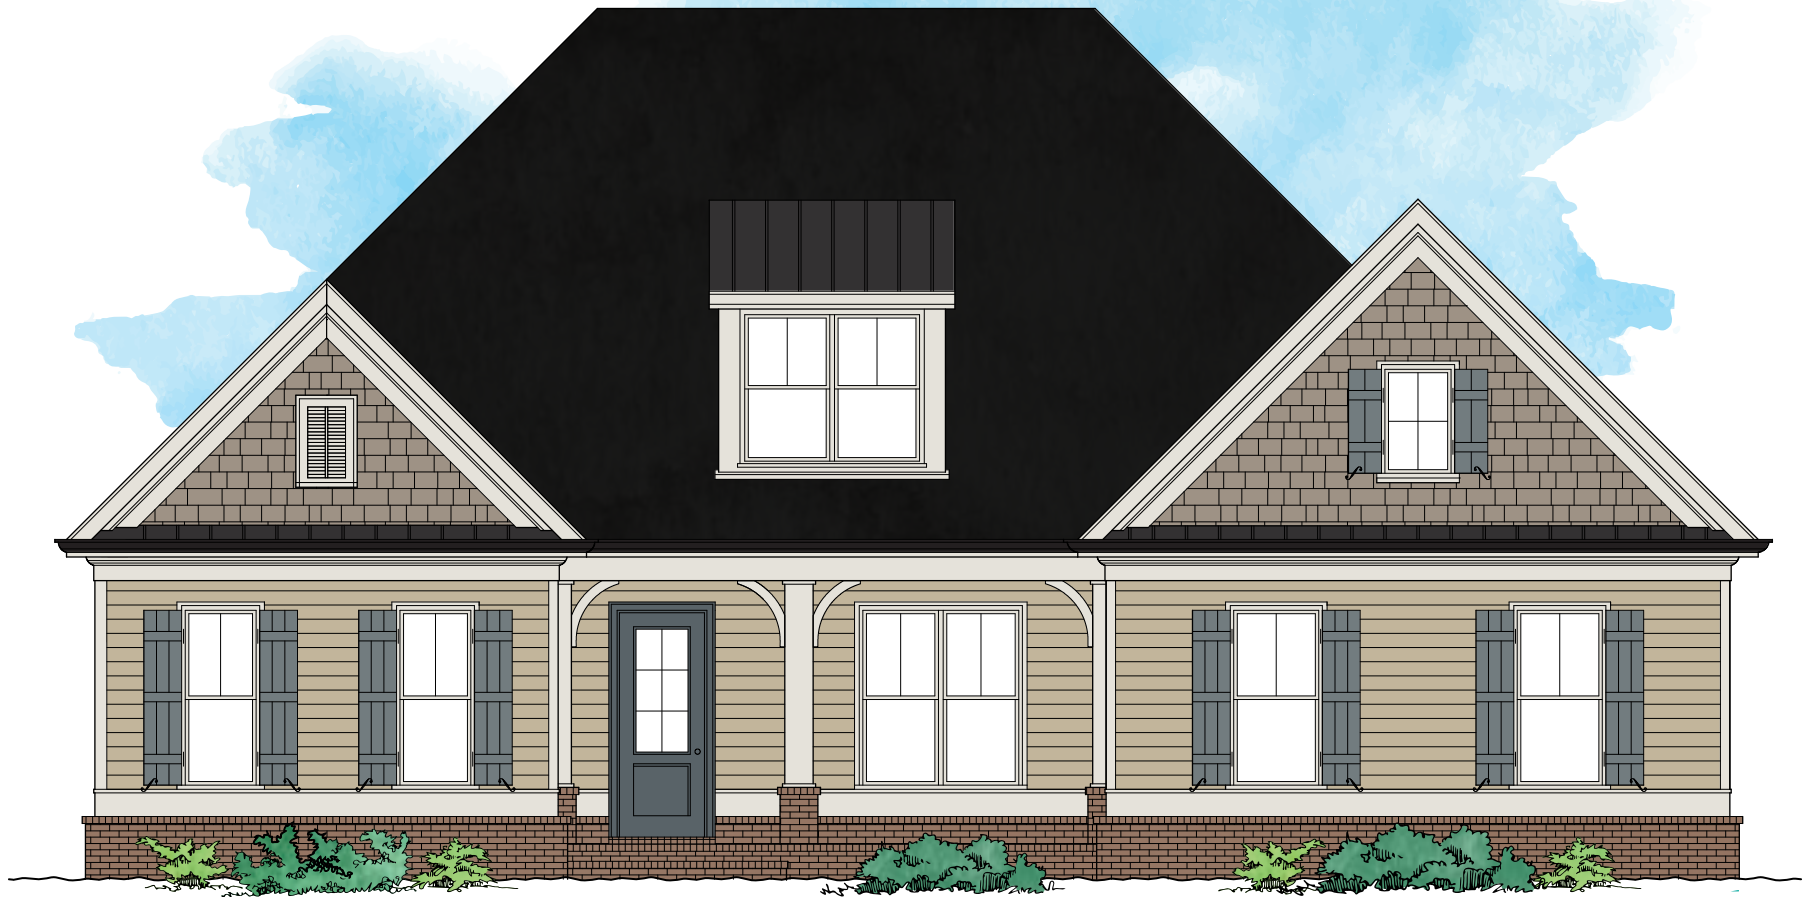

The Waterford

Lot 24 – Oak Park

The Waterford

Main Level Plan
2301 sq. ft.

Second Level Plan
898 sq. ft.